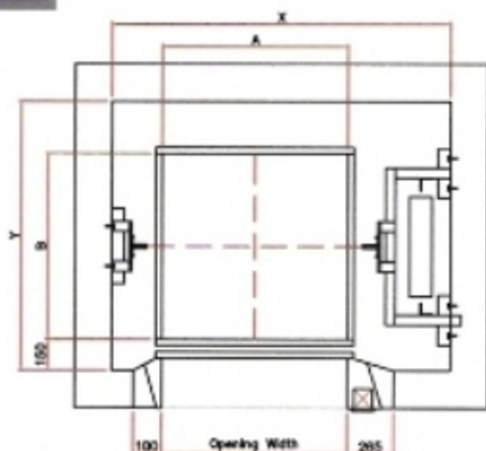

DUMBWAITER

Floor Type Dumbwaiter

The Floor type Dumbwaiter is very convenient and easy to carry large cargoes, and other cargoes like restaurant tables.

This type is installed on the same horizontal level with the floor of the passage way to facilitate carriage of cargoes which are normally carried on handcars.

Parameter of Table type

Load (kg)	Entrance	Box Inside (mm)	Hoist Way & M/C Room	Over Head	Pit	Motor (kw)	Lead-in Wire Size (mm)
	A x H (Width x Height)	A x B (Width x Depth)	X x Y (Width x Depth)				
50	550 x 750	550 x 550	1050 x 780	1500	650	1.5	3.5
80	600 x 800	600 x 600	1100 x 830	1600			
100	700 x 900	700 x 700	1200 x 930	1750	700	1.5	3.5
150	850 x 1000	850 x 850	1350 x 1080	1900			

Parameter of Floor type

Load (kg)	Entrance	Box Inside (mm)	Hoist Way & M/C Room	Over Head	Pit	Motor (kw)	Lead-in Wire Size (mm)
	A x H (Width x Height)	A x B (Width x Depth)	X x Y (Width x Depth)				
200	1000 x 1200	1000 x 1000	1550 x 1250	2000	750	2.2	5.5
300	1000 x 1200	1000 x 1000	1550 x 1250				