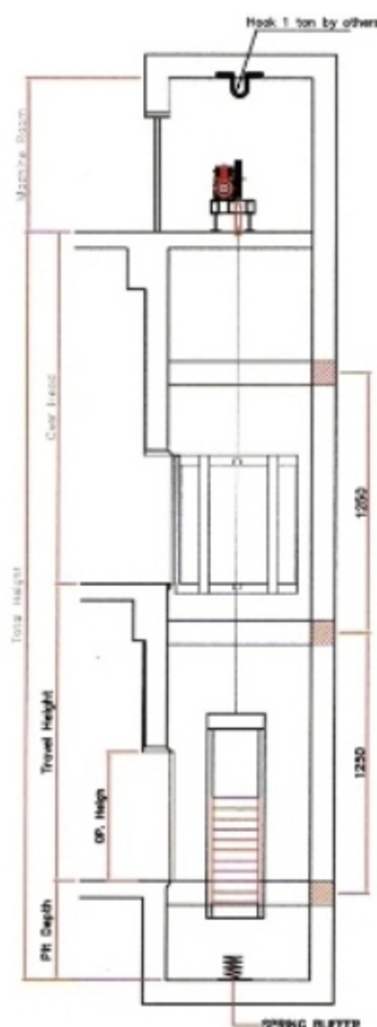

DUMBWAITER

Floor Type Dumbwaiter

The Floor type Dumbwaiter is very convenient and easy to carry large cargoes, and other cargoes like restaurant tables.

This type is installed on the same horizontal level with the floor of the passage way to facilitate carriage of cargoes which are normally carried on handcars.

Parameter of Table type

Load (kg)	Entrance	Box Inside (mm)	Hoist Way & M/C Room	Over Head	Pit	Motor (kw)	Lead-in Wire Size (mm)
	A x H (Width x Height)	A x B (Width x Depth)	X x Y (Width x Depth)				
50	550 x 750	550 x 550	1050 x 780	1500	650	1.5	3.5
80	600 x 800	600 x 600	1100 x 830	1600			
100	700 x 900	700 x 700	1200 x 930	1750	700	1.5	3.5
150	850 x 1000	850 x 850	1350 x 1080	1900			

Parameter of Floor type

Load (kg)	Entrance	Box Inside (mm)	Hoist Way & M/C Room	Over Head	Pit	Motor (kw)	Lead-in Wire Size (mm)
	A x H (Width x Height)	A x B (Width x Depth)	X x Y (Width x Depth)				
200	1000 x 1200	1000 x 1000	1550 x 1250	2000	750	2.2	5.5
300	1000 x 1200	1000 x 1000	1550 x 1250				